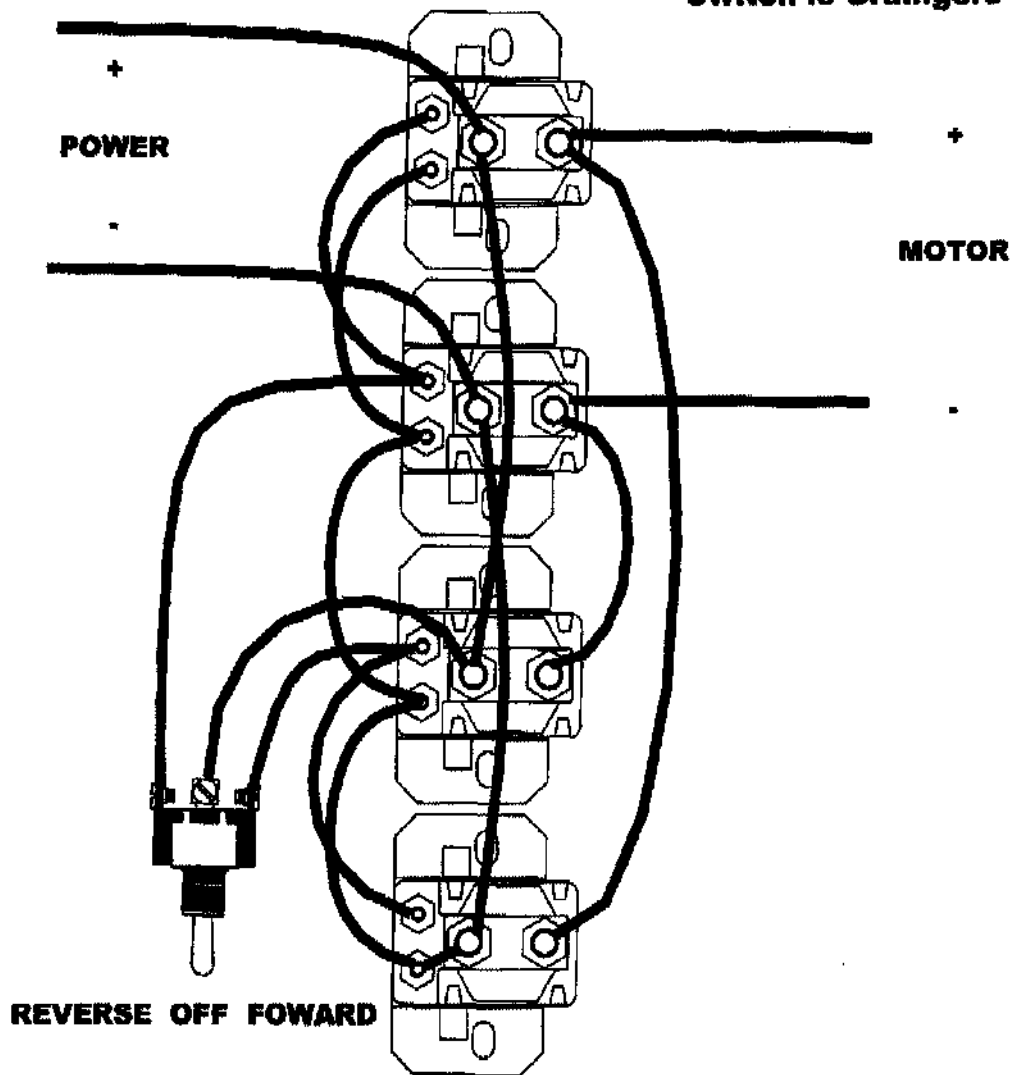

## 12 Volt Reversing Switch Wiring Diagram

**Motor Control Solenoid**  
**Uses White Rogers 120 Series Solenoids**  
**Available at Graingers Part #: 6C017**  
**Switch is Graingers Part #: 2X466**

**WWW.DIXONPUMPS.COM**