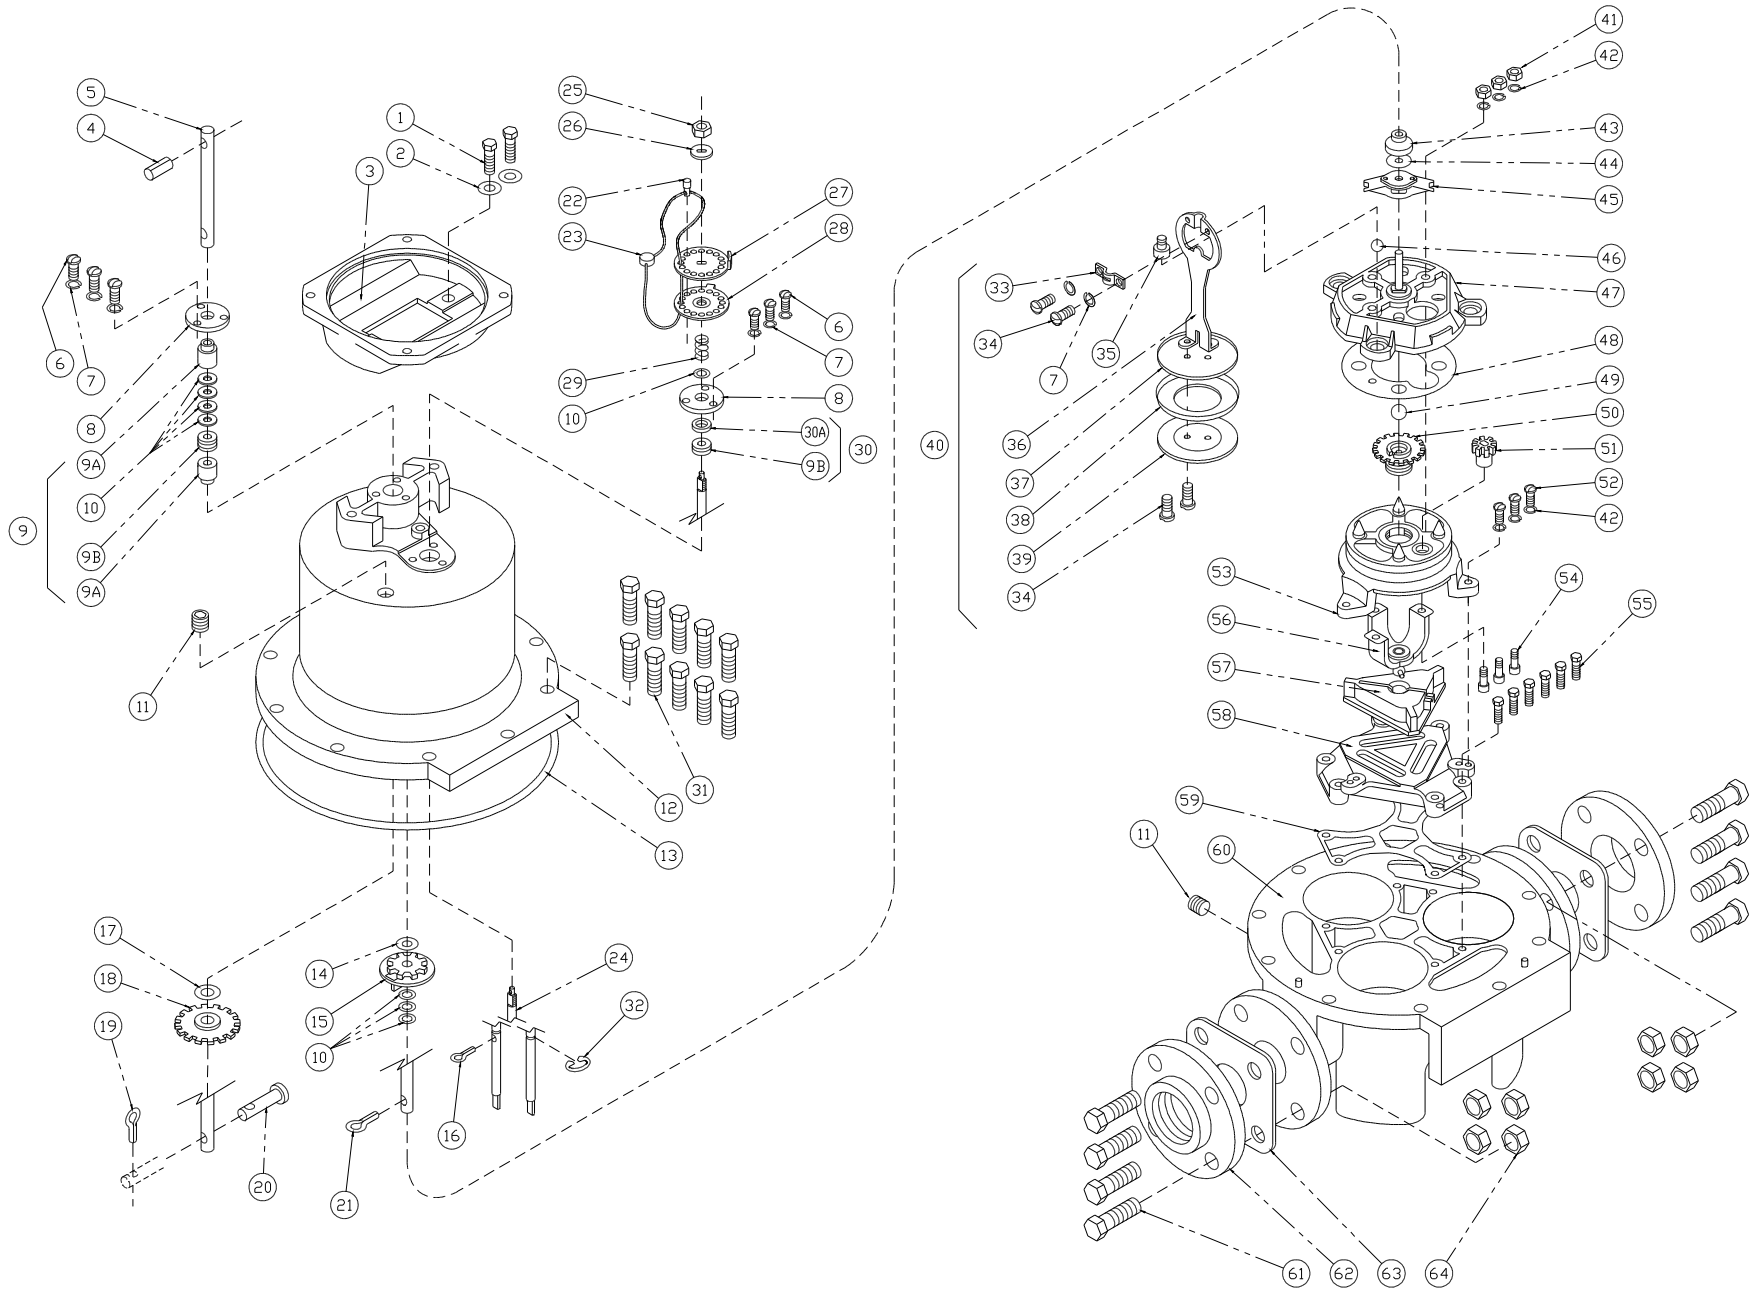

682 FLOW METER ASSEMBLY

682 FLOW METER ASSEMBLY

ITEM#	MFG	DESCRIPTION	QTY	SP	AF	SS
1	TCS	Screw, 3/8-16 X 1-1/8	2	297-050361	297-050361	1-126333
2	TCS	Washer, 3/8 Split Lock	2	15-050641	15-050641	1-126334
3	TCS	Counter Support	1	1-312518	1-312518	1-312518
4	TCS	Roll Pin	1	49-052910	49-052910	3-130752
5	TCS	Drive Shaft	1	1-114815	1-114815	1-126900
6	TCS	Screw, 10-24 X 1/2	6	252-50001	252-50001	1-128279
7	TCS	Washer, #10 Split Lock	12	1-126316	1-126316	1-126316
8	TCS	Compression Washer	2	1-130872	1-130872	2-130872
9	TCS	Meter Drive Shaft Packing Kit	1	226199-1	226199-1	226199-8
10	TCS	Washer, 9/16 OD X 0.10 T	10	1-125095	1-125095	1-126903
11	TCS	Pipe Plug, 1/4"	2	2-051913	2-051913	2-126146
12	TCS	Cover & Post Assembly	1	227006-1	227006-1	227006-3
13	TCS	Gasket, 8-3/16 ID Teflon	1	68-311105	1-315423	1-315423
14	TCS	Washer, 3/4 OD X 0.015 Rulon	1	1-125120	1-125120	1-125120
15	TCS	Counter Drive Gear Assembly	1	226136-1	226136-1	226136-2
16	TCS	Cotter Pin, 1/16 X 1/2	1	-	-	1-126318
17	TCS	Washer, 7/8 OD X 0.15 Rulon	1	1-125407	1-125407	1-125407
18	TCS	Drive Shaft Gear	1	226135-1	226135-1	226135-2
19	TCS	Cotter Pin, 3/16 X 1-1/4	1	13-052870	13-052870	1-126319
20	TCS	Drive Shaft Pin 1/4 X 1-3/32	1	1-126913	1-126913	1-126914
21	TCS	Cotter Pin, 1/16 X 1/2	1	1-126318	1-126318	1-126318
22	TCS	Seal Pin	1	1-019602	1-019602	1-126929
23	TCS	Seal Wire and Seal	1	1-118849	1-118849	1-118849
24	TCS	Compensator Shaft	1	1-224081	1-224081	1-224119
25	TCS	Nut, 5/16-18	1	2-050301	2-050301	1-126320
26	TCS	Compensating Washer	1	1-126927	1-126927	1-126927
27	TCS	Index Disc	1	1-126931	1-126931	1-126931
28	TCS	Index Plate	1	1-226085	1-226085	1-130853
29	TCS	Compression Spring	1	1-130935	1-130935	1-130935
30	TCS	Compensator Shaft Seal Kit	1	227000-1	227000-1	227000-8
31	TCS	Screw, 7/16-14 X 1-1/4	10	3-230958	3-230958	1-130879
32	TCS	Retaining Ring, 0.320 ID X 0.025 T	1	12-053420	12-053420	-
33	TCS	Bearing Retainer, Plunger	3	1-126957	1-126957	1-126957
34	TCS	Plunger Screw, 10-32 X 3/8	12	1-126329	1-126329	1-126329
35	TCS	Bearing Seat, Plunger	3	1-219378	1-219378	1-130908
36	TCS	Piston Connector, Plunger	3	1-126939	1-126939	1-126939
37	TCS	Plunger Disc	3	1-126878	1-126878	1-126878
38	TCS	Plunger Cup Kit (3 Cups)	1	218769-1	218769-1	218769-1
39	TCS	Plunger Cup Support	3	1-126876	1-126876	1-126876
40	TCS	Plunger Assembly	3	226182-2	226182-2	226182-2
41	TCS	Nut, 1/4-20	3	1-126321	1-126321	1-126321
42	TCS	Washer, 1/4 Split Lock	3	1-126317	1-126317	1-126317
43	TCS	Slack Roller Assembly	1	219800-1	219800-1	219800-2
44	TCS	Washer, Rulon	1	1-125103	1-125103	1-125104
45	TCS	Slack Spring Assembly	1	221403-2	221403-2	221403-5
46	TCS	Ball, 1/4 Diameter	3	1-124588	1-124588	2-130905
47	TCS	Wobble Plate and Post Assembly	1	219331-1	219331-1	219901-2
48	TCS	Wear Plate	1	1-217934	1-217934	1-217934
49	TCS	Ball, 5/8 Diameter	1	1-125046	1-125046	1-130905
50	TCS	Main Pivot Assembly	1	219572-4	219572-4	219572-4
51	TCS	Compensating Pinion	1	1-129607	1-129607	2-129607
52	TCS	Screw, 1/4-20 X 3/4	3	1-126327	1-126327	1-126327
53	TCS	Main Pivot Bracket Assembly	1	218236-4	218236-4	219260-6
54	TCS	Slotted Screw, 1/4-20 X 1	3	1-126962	1-126962	1-126962
55	TCS	Screw, 1/4-20 X 1	6	1-126326	1-126326	1-126326
56	TCS	Bracket	1	3-218608	3-218608	6-218608
57	TCS	Valve	1	1-219330	1-219330	220496-2
58	TCS	Seat	1	1-038618	1-038618	1-310336
59	TCS	Seat Gasket, Teflon	1	1-038619	1-038619	1-038619
60	TCS	Body, Seat and Pin Assembly	1	227093-2	227093-2	227093-4
61	TCS	Bolt, 1/2-13 X 1-3/4	8	5-230958	5-230958	
62	TCS	1 1/2" Flange	2	1-226166	1-226166	
63	TCS	Flange Gasket	2	2-221453	2-221453	2-221453
64	TCS	Nut, 1/2-13	8	1-231174	1-231174	