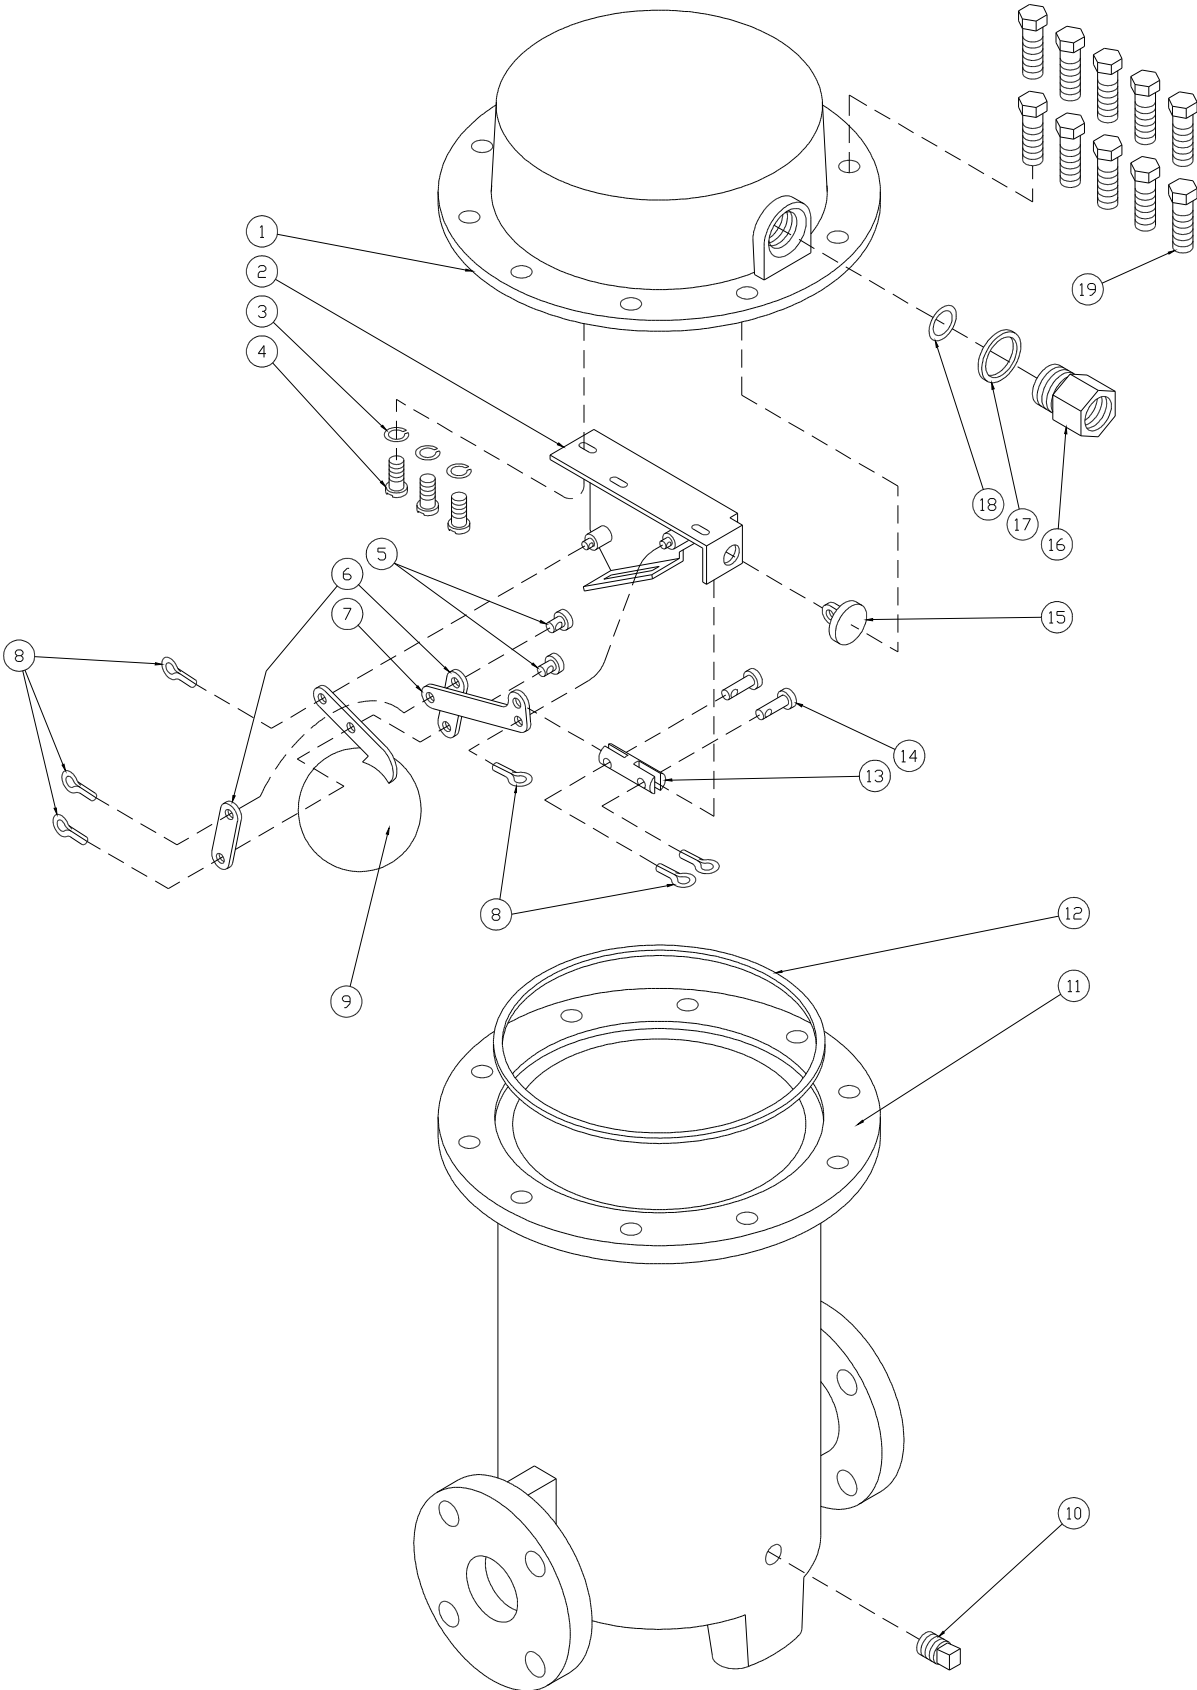

640 AIR ELIMINATOR ASSEMBLY

640 AIR ELIMINATOR ASSEMBLY

ITEM#	DESCRIPTION	QTY	AF	SS
1	Cover	1	64002-2	64002-3
2	Bracket Assembly	1	64019	64019
3	Lock Washer	3	1-126316	1-126316
4	Screw	3	64010	64010
5	Short Link Pin	2	64023	64023
6	Connecting Arm	2	64007	64007
7	Lever Arm	1	64006	64006
8	Cotter Pin	6	1-126318	1-126318
9	Float Assembly	1	64005	64005
10	Pipe Plug	1	2-051913	2-126146
11	Base	1	64003-2	64003-3
12	Gasket	1	64004	64004
13	Shut Off Arm	1	64015	64015
14	Long Link Pin	2	64012	64012
15	Shut Off Valve	1	64016	64016
16	Valve Seat	1	64001	64001
17	External Valve O-Ring	1	64013	64013
18	Internal Valve O-Ring	1	64014	64014
19	Screw	10	64021	64021