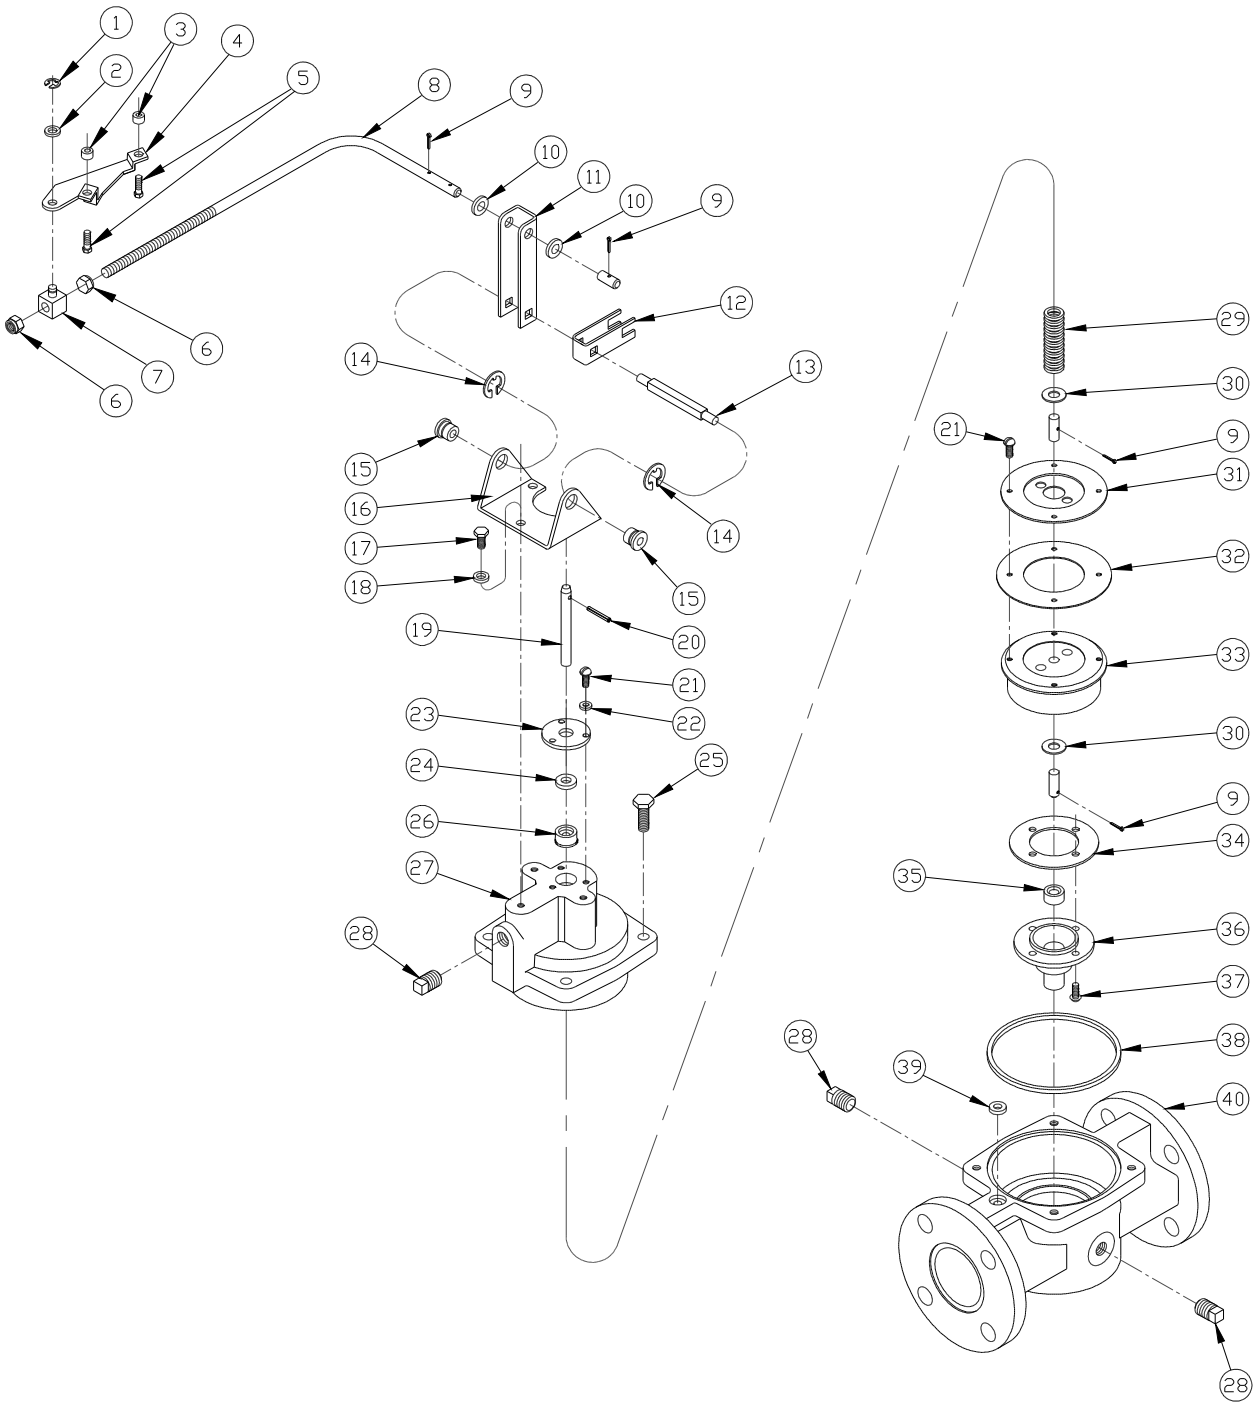

650 HYDRUALIC VALVE ASSEMBLY

650 HYDRUALIC VALVE ASSEMBLY

ITEM#	DESCRIPTION	QTY	AF	SS
1	Retaining Ring	1	6-052482	6-052482
2	Washer, Flat	1	65034	65034
3	Spacer	2	1-130852	1-130852
4	Preset Bracket	1	1-226102	1-226102
5	Screw	2	65005	65005
6	Locknut	2	65008	65008
7	Swivel Block	1	1-128140	1-128140
8	Connecting Link	1	65025	65025
9	Cotter Pin	4	1-126318	1-126318
10	Washer	2	65003	65003
11	Actuating Arm	1	65016	65016
12	Lifter	1	65010	65010
13	Valve Handle Shaft	1	65005	65005
14	Retaining Ring	2	65026	65026
15	Shaft Bearing	2	65004	65004
16	Bracket	1	65012	65012
17	Screw, 1/4-20 X 1/2	3	65032	65032
18	Washer, Split Lock	3	1-126317	1-126317
19	Valve Stem	1	65018	65018
20	Roll Pin, 5/32 X 1	1	65027	65027
21	Screw, 10-24 X 1/2	7	1-128279	1-128279
22	Washer	3	1-126316	1-126316
23	Compression Washer	1	1-130872	2-130872
24	Spacer	1	1-130893	1-130893
25	Screw, 5/16-18 X 1	4	65033	65033
26	Packing Seal	1	600102	600102
27	Cover	1	65031-2	65031-4
28	Pipe Plug	3	2-051913	2-126146
29	Poppet Spring	1	65007	65007
30	Washer, Flat	2	65035	65035
31	Plunger Cup Support	1	65014	65014
32	Plunger Cup	1	65013	65013
33	Plunger	1	65030	65030
34	Valve Disc	1	65009	65009
35	Valve Seat	1	65006	65006
36	Poppet Guide	1	65029	65029
37	Screw, 10-24 X 5/8	4	2-128279	2-128279
38	Gasket	1	65021	65021
39	O-Ring	1	65001	65001
40	Valve Body Assembly	1	65017-2	65017-4